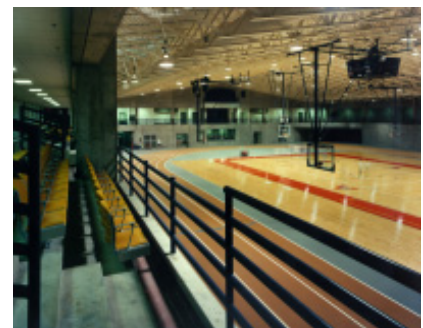

Missouri Valley College, located in Marshall, Missouri, is the home of this 78,000 square foot center that includes a variety of recreational and support areas.

- Varsity basketball court with six practice goals
- Indoor track
- Areas for volleyball and other sports
- Classrooms
- Locker rooms
- Concession areas
- A Hall of Fame trophy room
- A circulation system that separates spectators from athletes.

An athletic training area is located between the men's and women's locker rooms. The men and women each have two locker rooms, one for varsity athletes and the other for faculty and other students. This building is equipped with a sprinkler system and is served by an elevator. The classrooms feature built-in conduits for computers, VCR's and other technology.

This athletic complex was designed for teaching, recreation and performance to meet the long-range needs of Missouri Valley College. The interior layout groups the classrooms, the offices and the athletic functions together, while the exterior appearance harmonizes with the long history of Missouri Valley College.

With precast stone walls and colored metal roof, the 3-story Athletic Center is a striking addition to the Missouri Valley College Campus. For an added bonus, the building was finished at 25% under the original budget. And because precast constructions are less costly to heat and cool, this building will save them money well into the future.